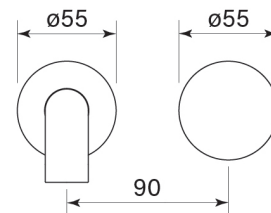

PRODUCT SPECIFICATION

30953

ZERO PROGRESIV KNURL WALL BASIN MIXER SET, 200

FEATURES

- Half turn Progresiv ceramic valve
- Fine Knurled Handle
- Noggin depth 54 – 70 mm
- Match with Pegasi showers & accessories
- WELS 5* 6 lpm
- Spout reach 200 mm
- WELS registration number T36219