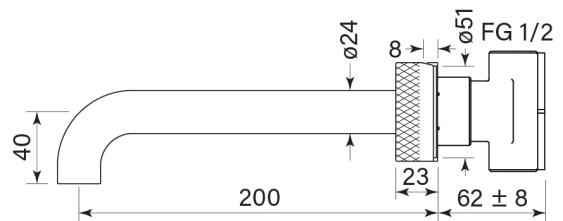

PRODUCT SPECIFICATION

30953

ZERO PROGRESIV KNURL WALL BASIN MIXER SET, 200

FEATURES

- Half turn Progresiv ceramic valve
- Fine Knurled Handle
- Noggin depth 54 – 70 mm
- Match with Pegasi showers & accessories
- WELS 5* 6 lpm
- Spout reach 200 mm
- WELS registration number T36219