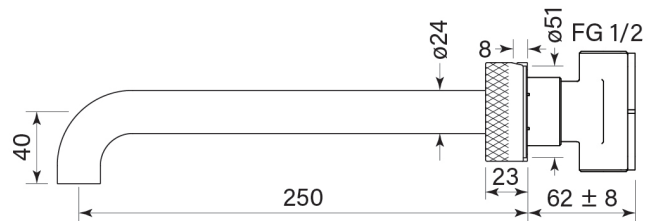

PRODUCT SPECIFICATION

30954

ZERO PROGRESIV KNURL WALL BASIN MIXER SET, 250

FEATURES

- Half turn Progresiv ceramic valve
- Fine Knurled Handle
- Noggin depth 54 – 70 mm
- Match with Pegasi showers & accessories
- WELS 5* 6 lpm
- Spout reach 250 mm
- WELS registration number T36220