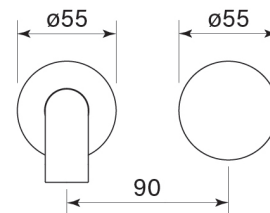

PRODUCT SPECIFICATION

30954

ZERO PROGRESIV KNURL WALL BASIN MIXER SET, 250

FEATURES

- Half turn Progresiv ceramic valve
- Fine Knurled Handle
- Noggin depth 54 – 70 mm
- Match with Pegasi showers & accessories
- WELS 5* 6 lpm
- Spout reach 250 mm
- WELS registration number T36220