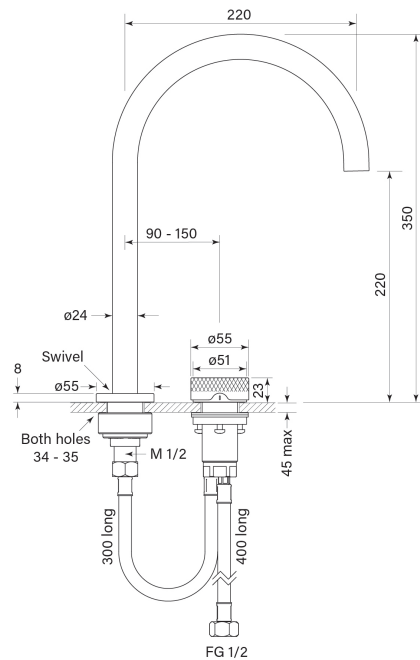

PRODUCT SPECIFICATION

30955

ZERO PROGRESIV KNURL HOB BATH MIXER CURVE

FEATURES

- Half turn Progresiv ceramic valve
- Fine Knurled Handle
- Mount through 35 mm tap holes
- Match with Pegasi showers & accessories
- Free flow spout
- Swivel spout reach 220 mm