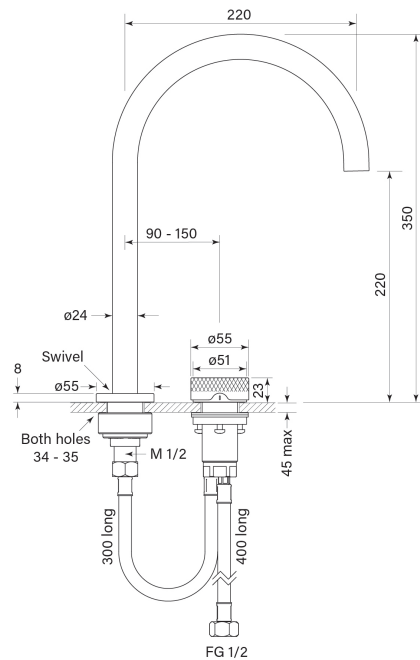

PRODUCT SPECIFICATION

30957

ZERO PROGRESIV KNURL HOB BASIN MIXER TALL CURVE

FEATURES

- Half turn Progresiv ceramic valve
- Fine Knurled Handle
- Mount through 35 mm tap holes
- Match with Pegasi showers & accessories
- WELS 5* 6 lpm
- Swivel spout reach 220 mm
- WELS registration number T41014