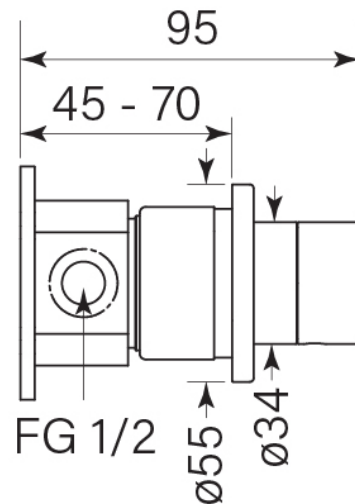

PRODUCT SPECIFICATION

30958

ZERO DIVERter SWITCH, SMOOTH

FEATURES

- Stand alone diverter switch for bath or shower
- Works with standard wall mixer
- Quarter turn ceramic valve
- Simple, light operation
- Cover plate size $\text{\O}55\text{mm}$
- Supplied as RIK and FKit
- Includes Logikit™ body
- Suits wall noggin depth 45 – 70