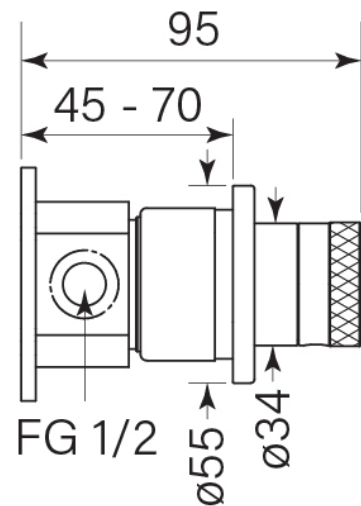

PRODUCT SPECIFICATION

30959

ZERO DIVERter SWITCH, KNURL

FEATURES

- Stand alone diverter switch for bath or shower
- Works with standard wall mixer
- Quarter turn ceramic valve
- Simple, light operation
- Cover plate size Ø55mm
- Supplied as RIK and FKit
- Includes Logikit™ body
- Suits wall noggin depth 45 – 70