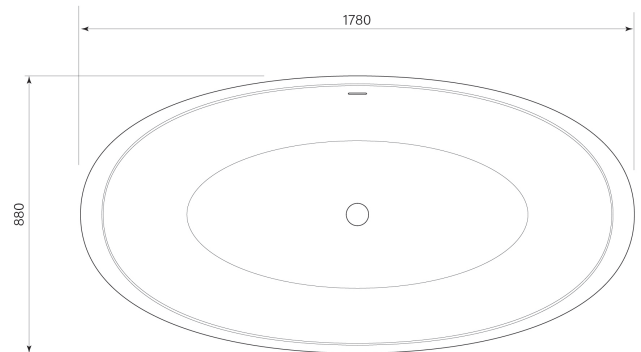

PRODUCT SPECIFICATION

30804
SILKSTONE CALAIS BATH

FEATURES

- RRP prior to 23/05/2023 was \$7191
- Solid engineered stone
- Includes built in overflow
- Includes pop up waste
- Dual wall construction
- 1780 x 880 mm
- 106 kg weight
- 280 L capacity
- Made in Europe
- 25 year warranty