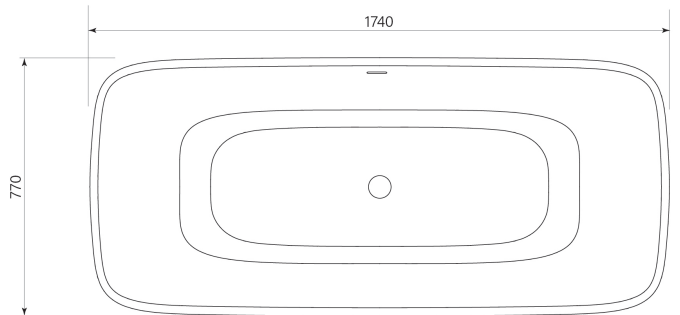

PRODUCT SPECIFICATION

**30800**  
**SILKSTONE ELBE BATH**

FEATURES

- RRP prior to 23/05/2023 was \$7191
- Solid engineered stone
- Includes built in overflow
- Includes pop up waste
- Dual wall construction
- 1740 x 770 mm
- 104 kg weight
- 230 L capacity
- Made in Europe
- Match with the Elbe Basin
- 25 year warranty