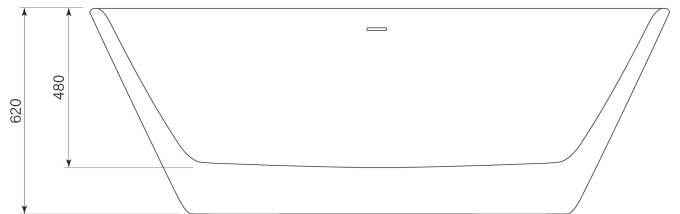

PRODUCT SPECIFICATION

**30800**  
**SILKSTONE ELBE BATH**

FEATURES

- RRP prior to 23/05/2023 was \$7191
- Solid engineered stone
- Includes built in overflow
- Includes pop up waste
- Dual wall construction
- 1740 x 770 mm
- 104 kg weight
- 230 L capacity
- Made in Europe
- Match with the Elbe Basin
- 25 year warranty