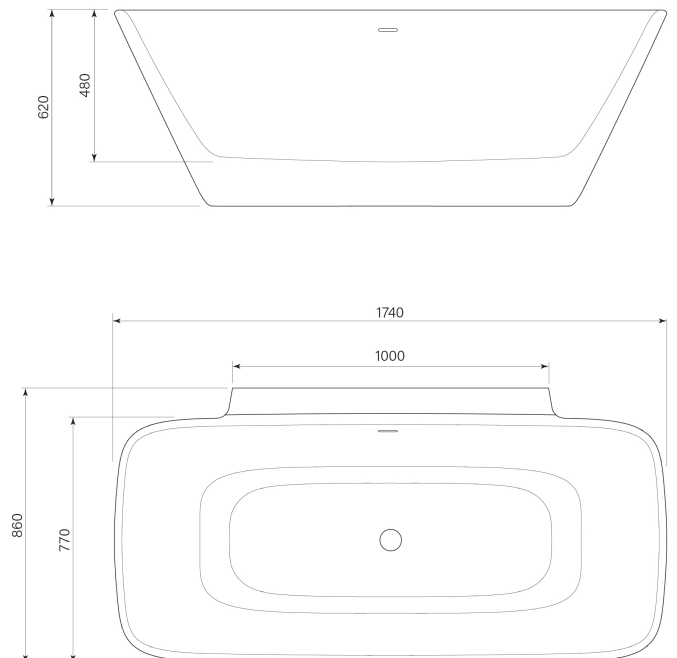

PRODUCT SPECIFICATION

30801

SILKSTONE ELBE WALL BATH

FEATURES

- RRP prior to 23/05/2023 was \$7191
- Solid engineered stone
- Includes built in overflow
- Includes pop up waste
- Dual wall construction
- 1740 x 860 mm
- 105 kg weight
- 230 L capacity
- Made in Europe
- Match with the Elbe Basin
- 25 year warranty