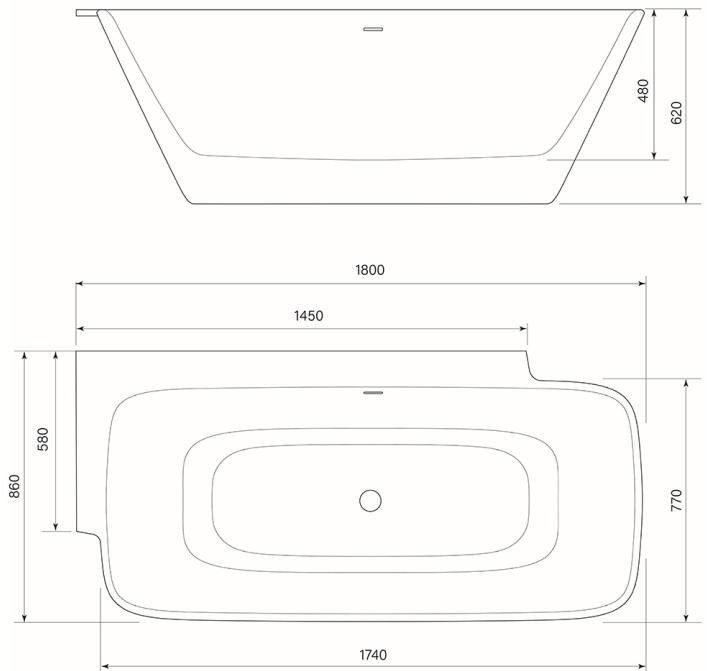

PRODUCT SPECIFICATION

30803

SILKSTONE ELBE CORNER BATH L

FEATURES

- RRP prior to 23/05/2023 was \$7191
- Solid engineered stone
- Includes built in overflow
- Includes pop up waste
- Dual wall construction
- 1800 x 860 mm
- 116 kg weight
- 230 L capacity
- Made in Europe
- Match with the Elbe Basin
- 25 year warranty