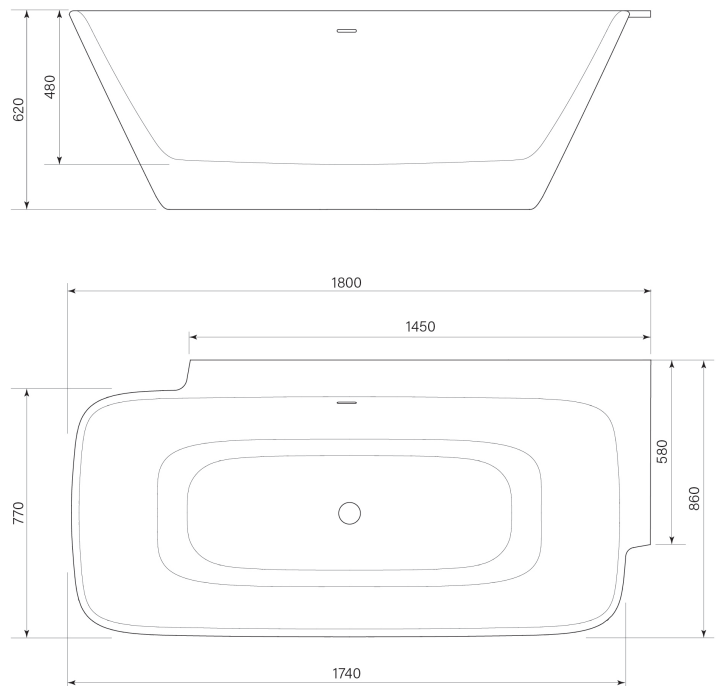

PRODUCT SPECIFICATION

30802

SILKSTONE ELBE CORNER BATH R

FEATURES

- RRP prior to 23/05/2023 was \$7191
- Solid engineered stone
- Includes built in overflow
- Includes pop up waste
- Dual wall construction
- 1800 x 860 mm
- 116 kg weight
- 230 L capacity
- Made in Europe
- Match with the Elbe Basin
- 25 year warranty