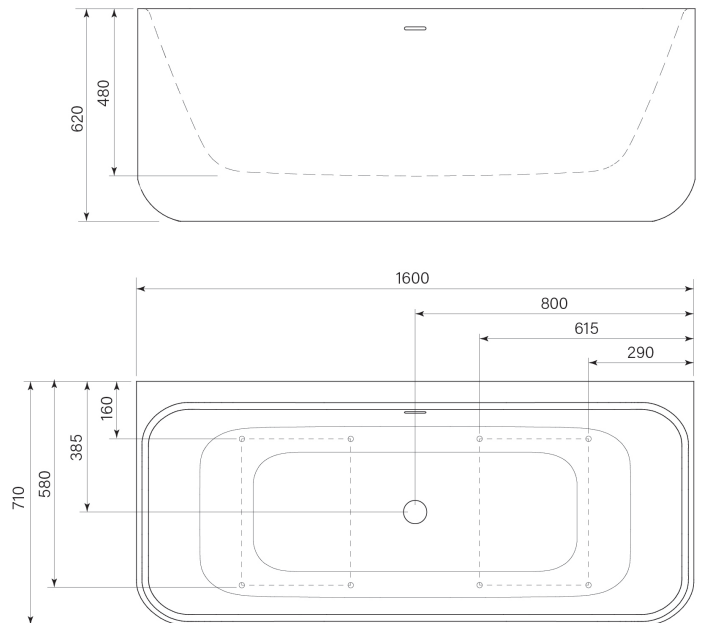

PRODUCT SPECIFICATION

30808

SILKSTONE HAGUE BACK TO WALL BATH

FEATURES

- RRP prior to 23/05/2023 was \$7191
- Solid engineered stone
- Includes built in overflow
- Includes pop up waste
- Dual wall construction
- 1600 x 710 mm
- 101 kg weight
- 260 L capacity
- Made in Europe
- Match with the Hague Basin
- 25 year warranty