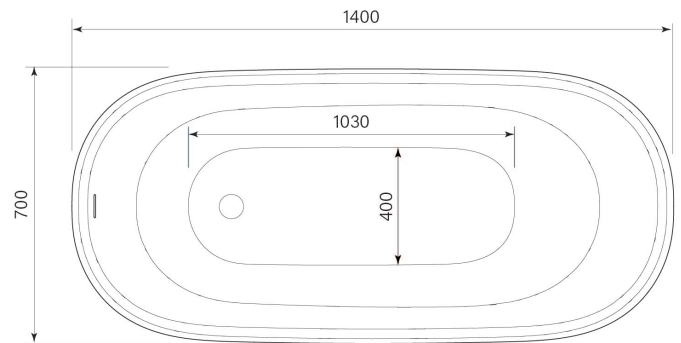

PRODUCT SPECIFICATION

30809

SILKSTONE MONZ APARTMENT BATH 1400

FEATURES

- RRP prior to 23/05/2023 was \$6629
- Solid engineered stone
- Includes built in overflow
- Includes pop up waste
- Dual wall construction
- 1400 x 700 mm
- 90 kg weight
- 215 L capacity
- Made in Europe
- 25 year warranty