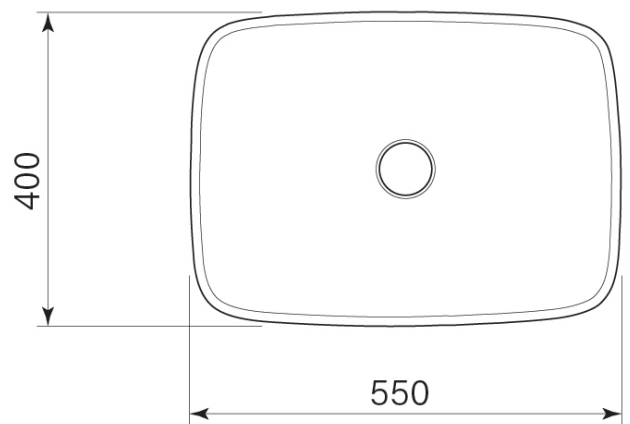

PRODUCT SPECIFICATION

30821

SILKSTONE ELBE BASIN

FEATURES

- Solid engineered stone
- Includes pop up waste
- 550 x 400 mm
- Made in Europe
- Match with the Elbe Bath
- 25 year warranty

BATHROOM COLLECTIVE

Phone Number: (02) 9011-5711