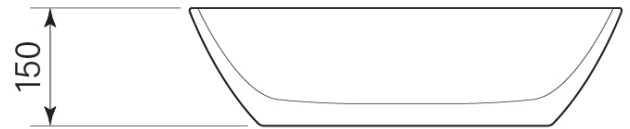

PRODUCT SPECIFICATION

30821

SILKSTONE ELBE BASIN

FEATURES

- Solid engineered stone
- Includes pop up waste
- 550 x 400 mm
- Made in Europe
- Match with the Elbe Bath
- 25 year warranty

BATHROOM COLLECTIVE

Phone Number: (02) 9011-5711