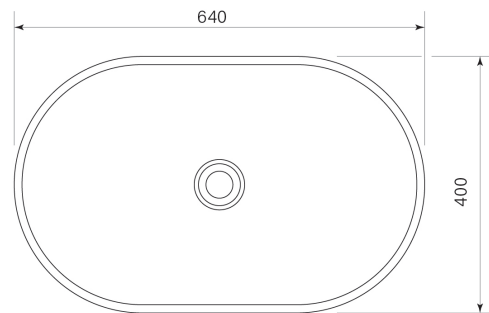

PRODUCT SPECIFICATION

30823

SILKSTONE FJORD BASIN

FEATURES

- Solid engineered stone
- Includes pop up waste
- 640 x 400 mm
- Made in Europe
- 25 year warranty

**BATHROOM COLLECTIVE**

Phone Number: (02) 9011-5711