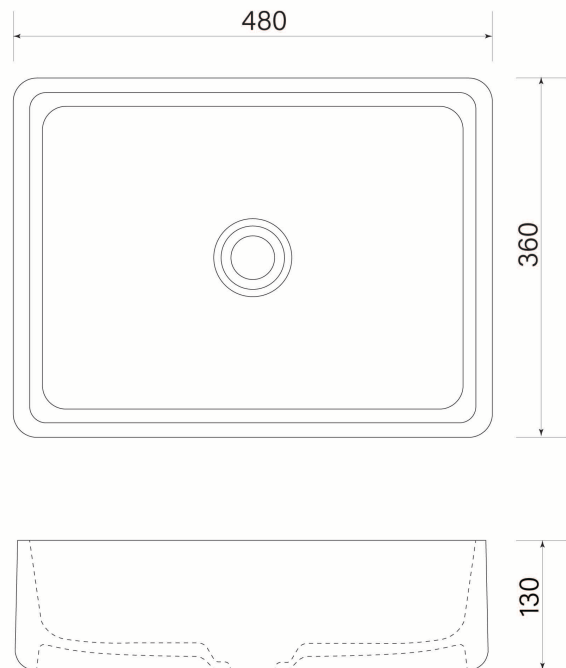

PRODUCT SPECIFICATION

30825

SILKSTONE HAGUE BASIN

FEATURES

- Solid engineered stone
- Includes pop up waste
- 480 x 360 mm
- Made in Europe
- Match with the Hague Bath
- 25 year warranty

BATHROOM COLLECTIVE