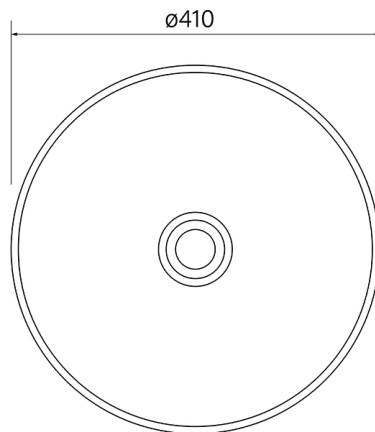

PRODUCT SPECIFICATION

30827

SILKSTONE NEW HENGE BASIN

FEATURES

- Solid engineered stone
- Includes pop up waste
- Made in Europe
- 25 year warranty
- Available October 2022

**BATHROOM COLLECTIVE**

Phone Number: (02) 9011-5711