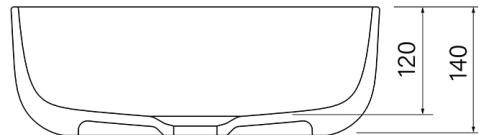

PRODUCT SPECIFICATION

30827

SILKSTONE NEW HENGE BASIN

FEATURES

- Solid engineered stone
- Includes pop up waste
- Made in Europe
- 25 year warranty
- Available October 2022

**BATHROOM COLLECTIVE**

Phone Number: (02) 9011-5711