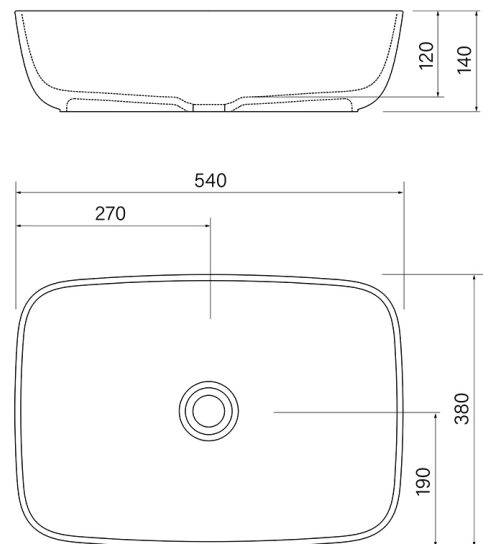

PRODUCT SPECIFICATION

30828

SILKSTONE NEW HAGUE BASIN

FEATURES

- Solid engineered stone
- Includes pop up waste
- Made in Europe
- 25 year warranty
- Available October 2022

**BATHROOM COLLECTIVE**

Phone Number: (02) 9011-5711