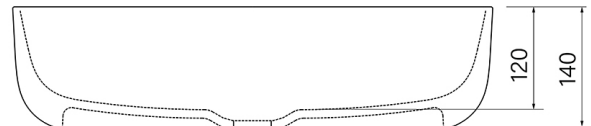

PRODUCT SPECIFICATION

30829

SILKSTONE MONZ BASIN

FEATURES

- Solid engineered stone
- Includes pop up waste
- Made in Europe
- 25 year warranty
- Available October 2022

BATHROOM COLLECTIVE

Phone Number: (02) 9011-5711