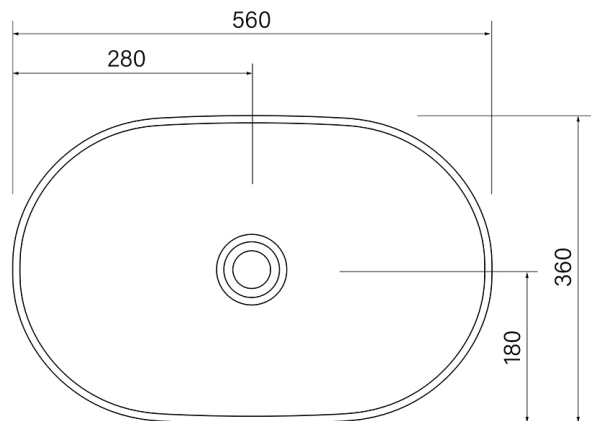

PRODUCT SPECIFICATION

30829

SILKSTONE MONZ BASIN

FEATURES

- Solid engineered stone
- Includes pop up waste
- Made in Europe
- 25 year warranty
- Available October 2022

BATHROOM COLLECTIVE

Phone Number: (02) 9011-5711