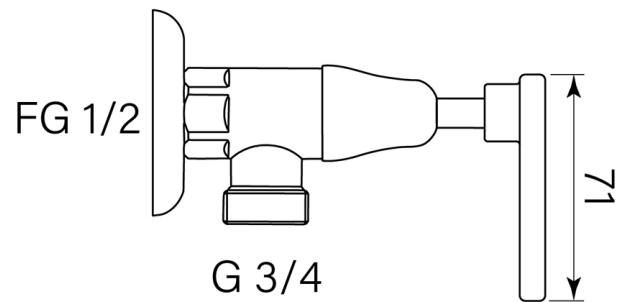

PRODUCT SPECIFICATION

31724

CHISEL WASHING MACHINE TAP PR, LEVER

FEATURES

- Smooth action ceramic disc valves
- 1/4 turn lever handles
- 65 mm backplates
- 3/4" outlet connections

BATHROOM COLLECTIVE

Phone Number: (02) 9011-5711