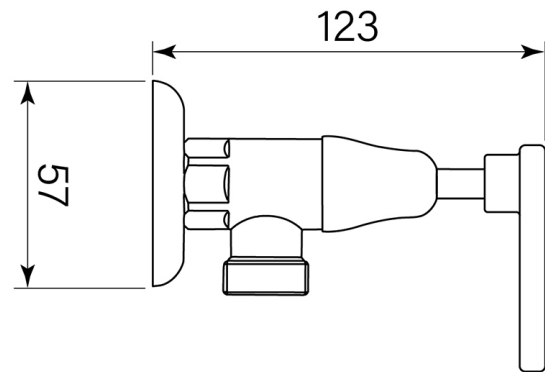

PRODUCT SPECIFICATION

31724

CHISEL WASHING MACHINE TAP PR, LEVER

FEATURES

- Smooth action ceramic disc valves
- 1/4 turn lever handles
- 65 mm backplates
- 3/4" outlet connections

BATHROOM COLLECTIVE

Phone Number: (02) 9011-5711