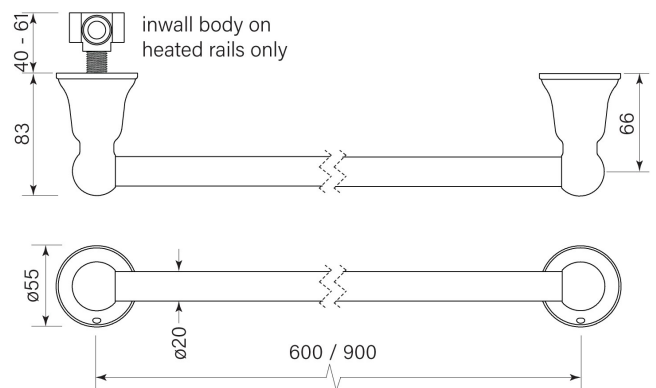

PRODUCT SPECIFICATION

35236

CASCADE HEATED TOWEL RAIL 900

FEATURES

- Brass construction
- 900 centres
- Shorter rail available on request
- Power supply (35260) sold separately
- Inwall body (35262) sold separately