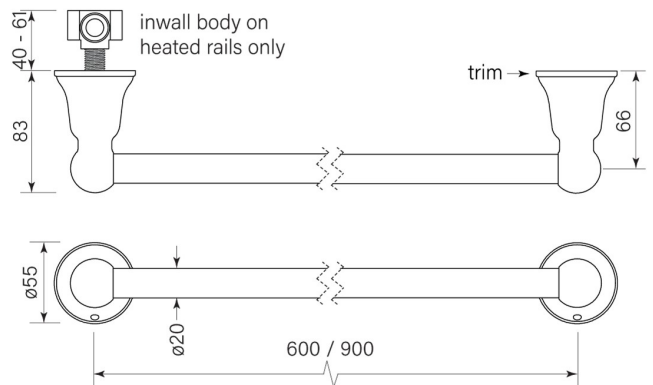

PRODUCT SPECIFICATION

35237

CASCADE HEATED TOWEL RAIL 600

FEATURES

- Brass construction
- 600 centres
- Shorter rail available on request
- Power supply (35260) sold separately
- Inwall body (35262) sold separately