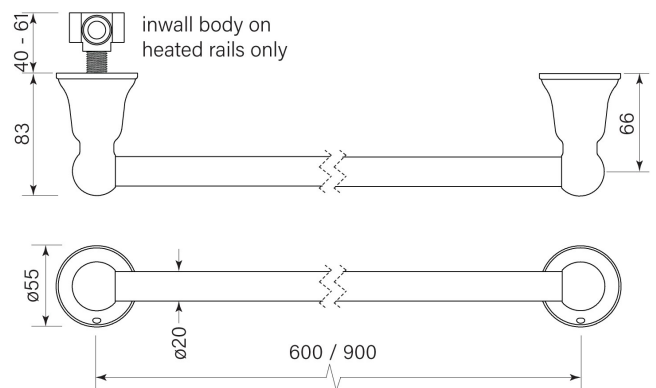

PRODUCT SPECIFICATION

35246

CASCADE NON-HEATED TOWEL RAIL 900

FEATURES

- Not heated, matches size of heated rails
- Brass construction
- 900 centres
- Shorter rail available on request

BATHROOM COLLECTIVE

Phone Number: (02) 9011-5711