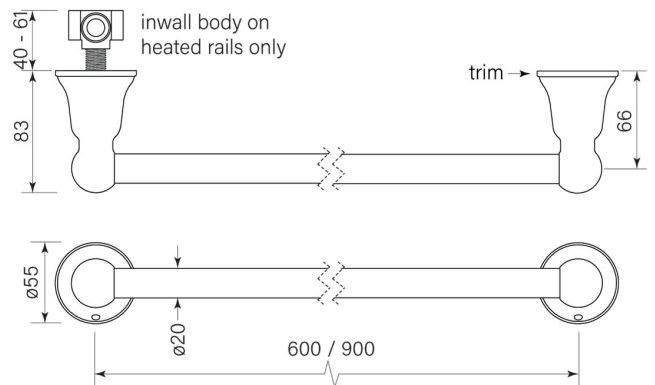

PRODUCT SPECIFICATION

35247

CASCADE NON-HEATED TOWEL RAIL 600

FEATURES

- Not heated, matches size of heated rails
- Brass construction
- 600 centres
- Shorter rail available on request

BATHROOM COLLECTIVE

Phone Number: (02) 9011-5711