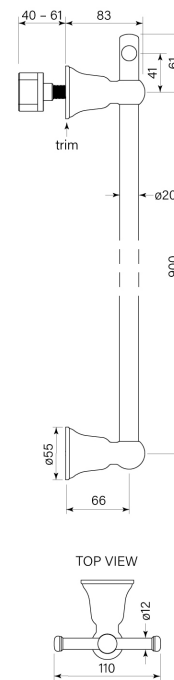

PRODUCT SPECIFICATION

35257

CASCADE VERTICAL HEATED TOWEL RAIL W TBAR

FEATURES

- Brass construction
- Power supply (35260) sold separately
- Inwall body (35262) sold separately
- 900mm centres
- T-bar for extra hanging space