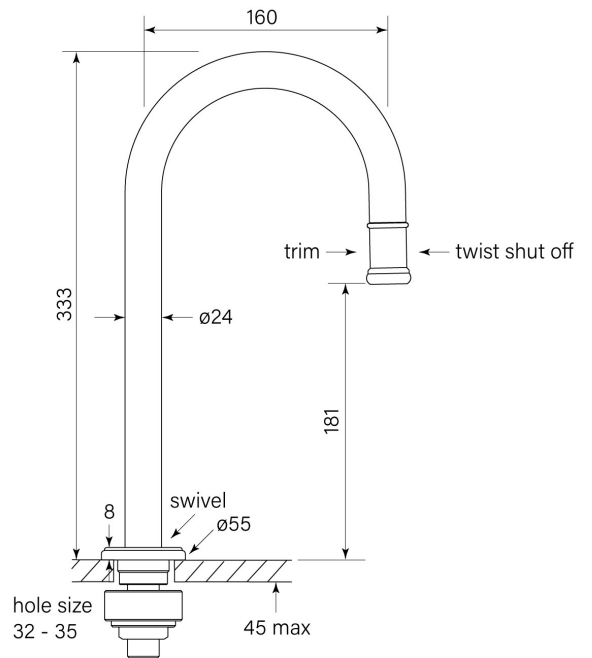

PRODUCT SPECIFICATION

35331 CASCADE PREP TAP

FEATURES

- Spout and tap all in 1 with nozzle mounted shut off
- Swivel spout with tall clearance
- Cold only or hot only water supply
- Bar or kitchen prep applications