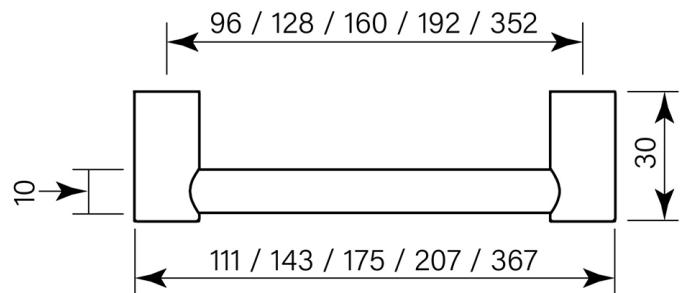

PRODUCT SPECIFICATION

36010
RAIL PULL 111 (96HS)

FEATURES

- Brass construction
- Robust fixing
- Overall length 111 mm
- Fitting spacing 96 mm

BATHROOM COLLECTIVE

Phone Number: (02) 9011-5711