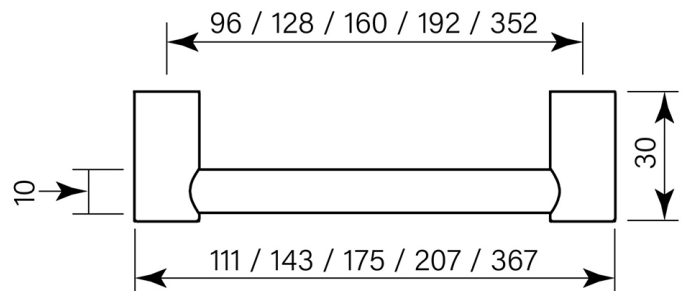

PRODUCT SPECIFICATION

**36011**  
RAIL PULL 143 (128HS)

FEATURES

- Brass construction
- Robust fixing
- Overall length 143 mm
- Fitting spacing 128 mm

**BATHROOM COLLECTIVE**

Phone Number: (02) 9011-5711