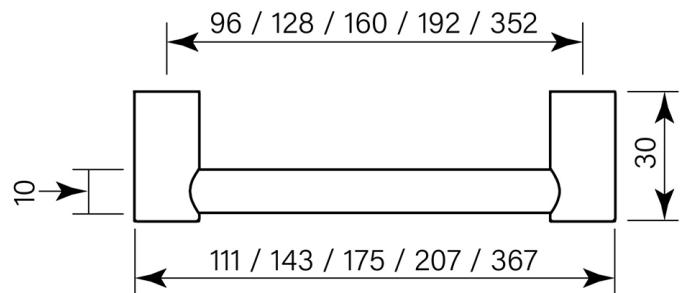

PRODUCT SPECIFICATION

36012
RAIL PULL 175 (160HS)

FEATURES

- Brass construction
- Robust fixing
- Overall length 175 mm
- Fitting spacing 160 mm

BATHROOM COLLECTIVE

Phone Number: (02) 9011-5711