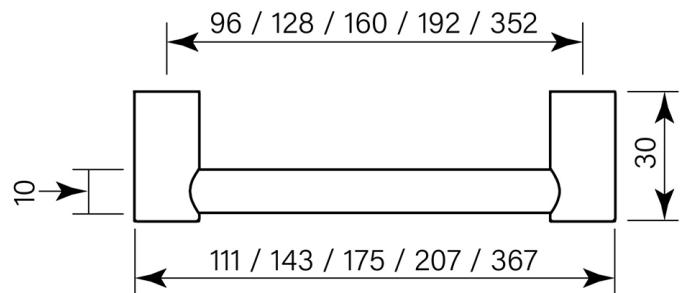

PRODUCT SPECIFICATION

36013
RAIL PULL 207 (192HS)

FEATURES

- Brass construction
- Robust fixing
- Overall length 207 mm
- Fitting spacing 192 mm

BATHROOM COLLECTIVE

Phone Number: (02) 9011-5711