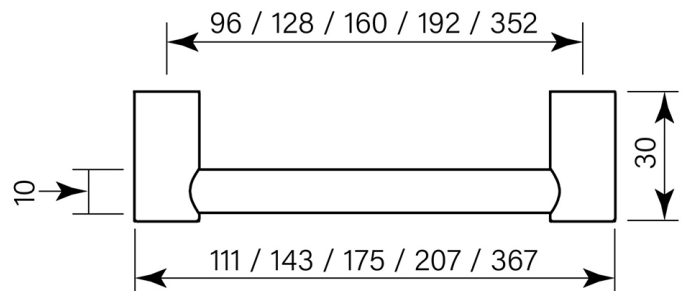

PRODUCT SPECIFICATION

36014
RAIL PULL 367 (352HS)

FEATURES

- Brass construction
- Robust fixing
- Overall length 367 mm
- Fitting spacing 352 mm

BATHROOM COLLECTIVE

Phone Number: (02) 9011-5711