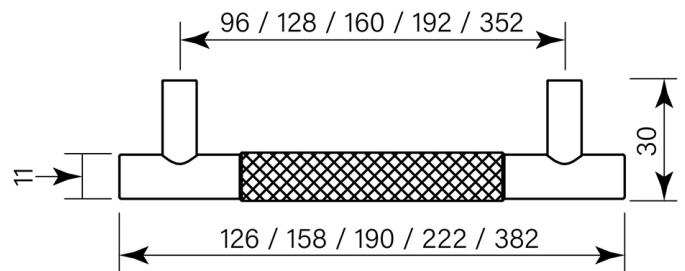

PRODUCT SPECIFICATION

36015

BAR PULL CENTRE KNURL 126 (96HS)

FEATURES

- Brass construction
- Robust fixing
- Overall length 126 mm
- Fitting spacing 96 mm

**BATHROOM COLLECTIVE**

Phone Number: (02) 9011-5711