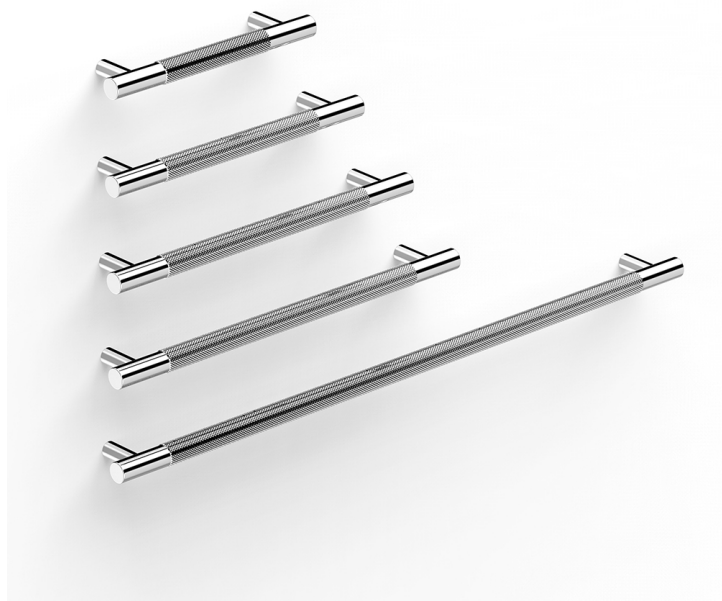

PRODUCT SPECIFICATION

36015

BAR PULL CENTRE KNURL 126 (96HS)

FEATURES

- Brass construction
- Robust fixing
- Overall length 126 mm
- Fitting spacing 96 mm

**BATHROOM COLLECTIVE**

Phone Number: (02) 9011-5711