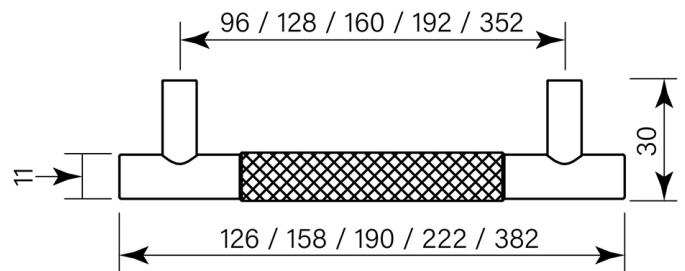

PRODUCT SPECIFICATION

36016

BAR PULL CENTRE KNURL 158 (128HS)

FEATURES

- Brass construction
- Robust fixing
- Overall length 158 mm
- Fitting spacing 128 mm

BATHROOM COLLECTIVE

Phone Number: (02) 9011-5711