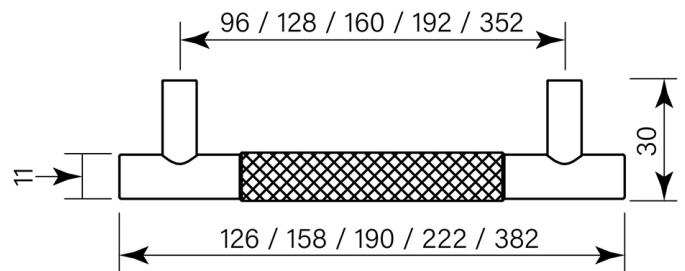

PRODUCT SPECIFICATION

36017

BAR PULL CENTRE KNURL 190 (160HS)

FEATURES

- Brass construction
- Robust fixing
- Overall length 190 mm
- Fitting spacing 160 mm

BATHROOM COLLECTIVE

Phone Number: (02) 9011-5711