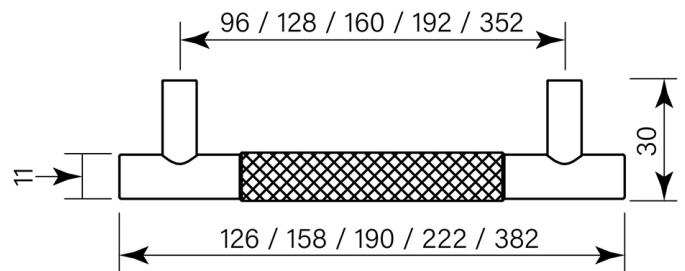

PRODUCT SPECIFICATION

36018

BAR PULL CENTRE KNURL 222 (192HS)

FEATURES

- Brass construction
- Robust fixing
- Overall length 222 mm
- Fitting spacing 192 mm

BATHROOM COLLECTIVE

Phone Number: (02) 9011-5711