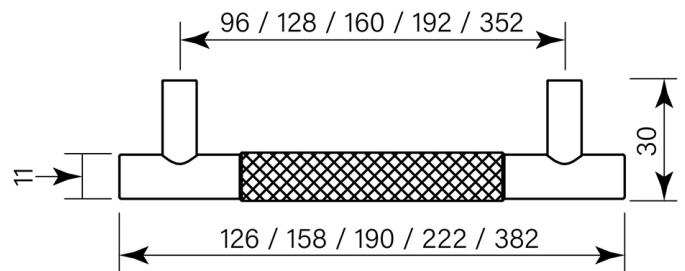

PRODUCT SPECIFICATION

36019

BAR PULL CENTRE KNURL 382 (352HS)

FEATURES

- Brass construction
- Robust fixing
- Overall length 382 mm
- Fitting spacing 352 mm

BATHROOM COLLECTIVE

Phone Number: (02) 9011-5711