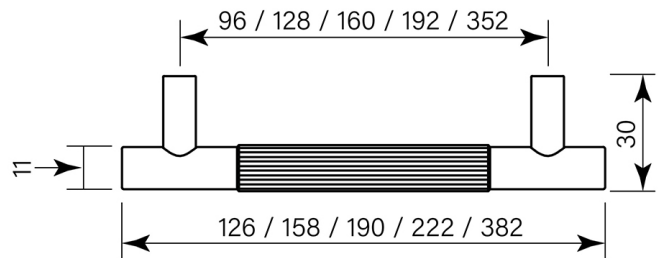

PRODUCT SPECIFICATION

36020

BAR PULL CENTRE FLUTE 126 (96HS)

FEATURES

- Brass construction
- Robust fixing
- Overall length 126 mm
- Fitting spacing 96 mm

BATHROOM COLLECTIVE

Phone Number: (02) 9011-5711