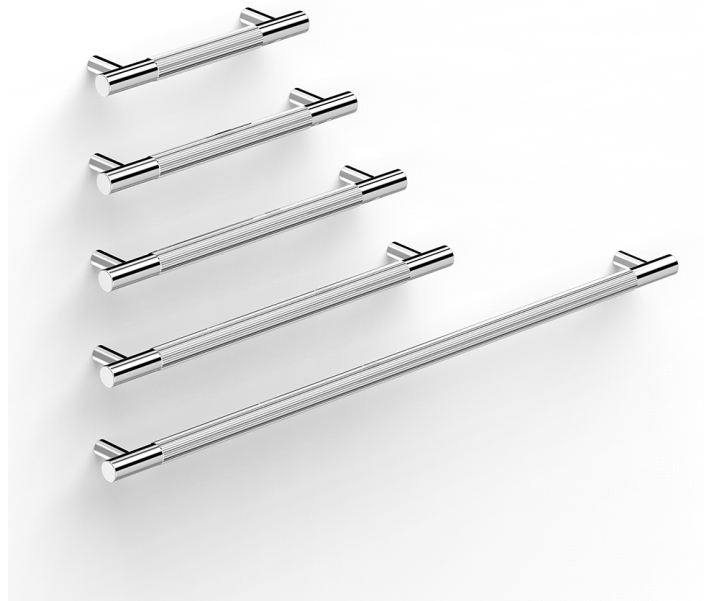

PRODUCT SPECIFICATION

36020

BAR PULL CENTRE FLUTE 126 (96HS)

FEATURES

- Brass construction
- Robust fixing
- Overall length 126 mm
- Fitting spacing 96 mm

BATHROOM COLLECTIVE

Phone Number: (02) 9011-5711