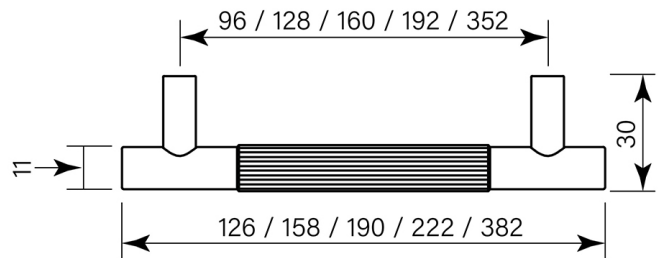

PRODUCT SPECIFICATION

36021

BAR PULL CENTRE FLUTE 158 (128HS)

FEATURES

- Brass construction
- Robust fixing
- Overall length 158 mm
- Fitting spacing 128 mm

BATHROOM COLLECTIVE

Phone Number: (02) 9011-5711