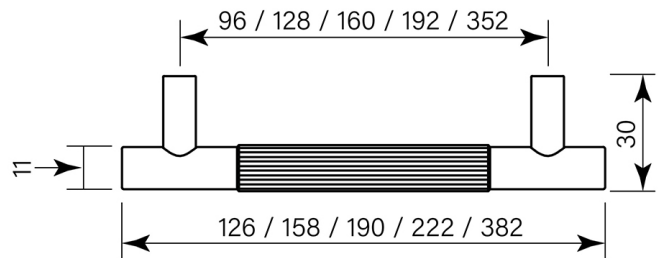

PRODUCT SPECIFICATION

36022

BAR PULL CENTRE FLUTE 190 (160HS)

FEATURES

- Brass construction
- Robust fixing
- Overall length 190 mm
- Fitting spacing 160 mm

BATHROOM COLLECTIVE

Phone Number: (02) 9011-5711