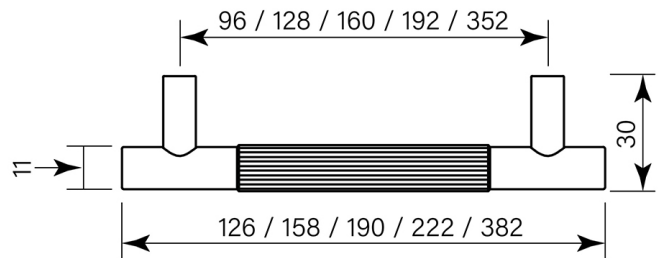

PRODUCT SPECIFICATION

36023

BAR PULL CENTRE FLUTE 222 (192HS)

FEATURES

- Brass construction
- Robust fixing
- Overall length 222 mm
- Fitting spacing 192 mm

BATHROOM COLLECTIVE

Phone Number: (02) 9011-5711