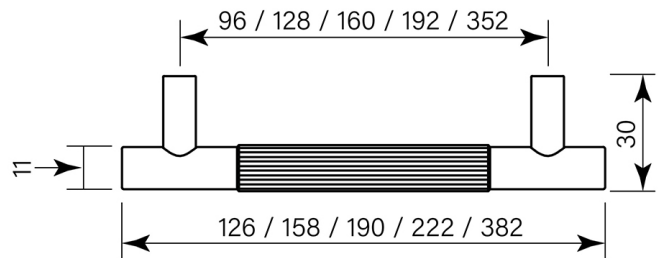

PRODUCT SPECIFICATION

36024

BAR PULL CENTRE FLUTE 382 (352HS)

FEATURES

- Brass construction
- Robust fixing
- Overall length 382 mm
- Fitting spacing 352 mm

BATHROOM COLLECTIVE

Phone Number: (02) 9011-5711