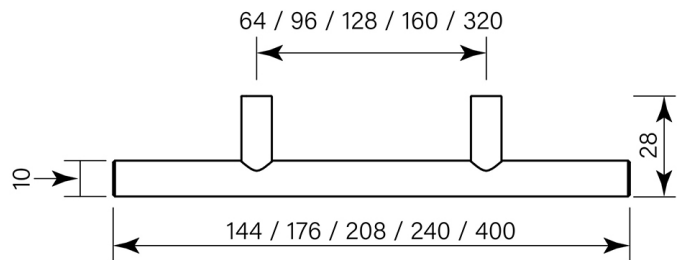

PRODUCT SPECIFICATION

36025
BAR PULL 144 (64HS)

FEATURES

- Brass construction
- Robust fixing
- Overall length 144 mm
- Fitting spacing 64 mm

BATHROOM COLLECTIVE

Phone Number: (02) 9011-5711