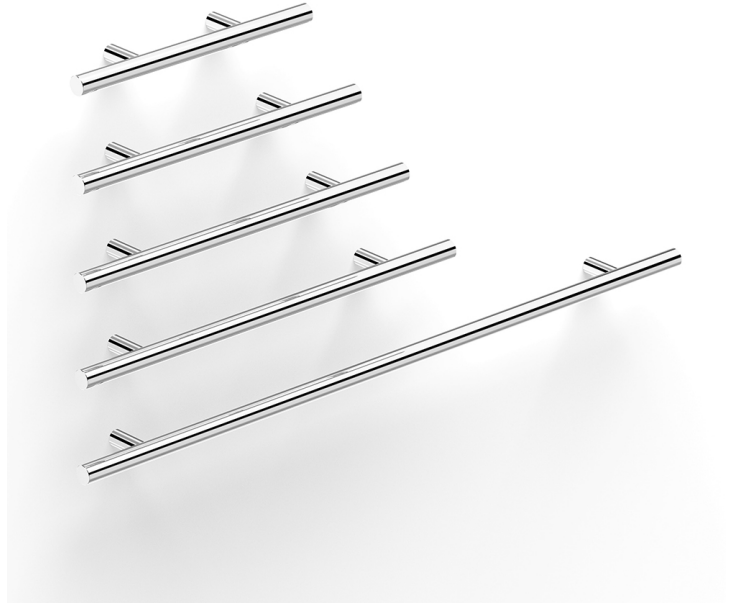

PRODUCT SPECIFICATION

36025
BAR PULL 144 (64HS)

FEATURES

- Brass construction
- Robust fixing
- Overall length 144 mm
- Fitting spacing 64 mm

BATHROOM COLLECTIVE

Phone Number: (02) 9011-5711