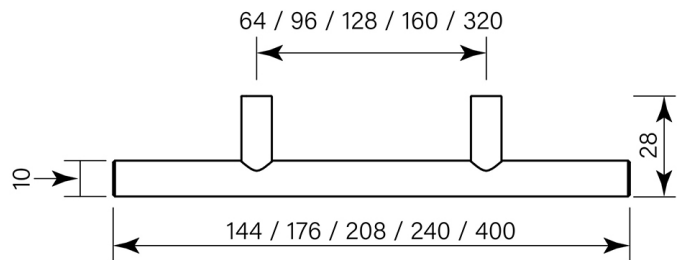

PRODUCT SPECIFICATION

36026
BAR PULL 176 (96HS)

FEATURES

- Brass construction
- Robust fixing
- Overall length 176 mm
- Fitting spacing 96 mm

BATHROOM COLLECTIVE

Phone Number: (02) 9011-5711