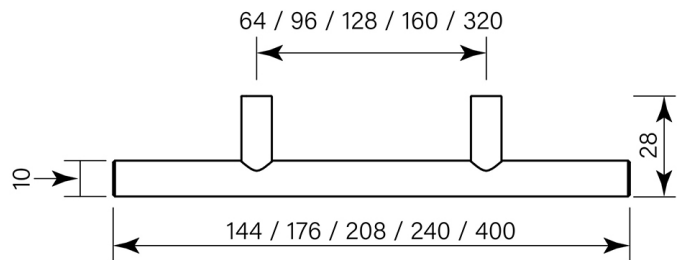

PRODUCT SPECIFICATION

36028
BAR PULL 240 (160HS)

FEATURES

- Brass construction
- Robust fixing
- Overall length 240 mm
- Fitting spacing 160 mm

BATHROOM COLLECTIVE

Phone Number: (02) 9011-5711