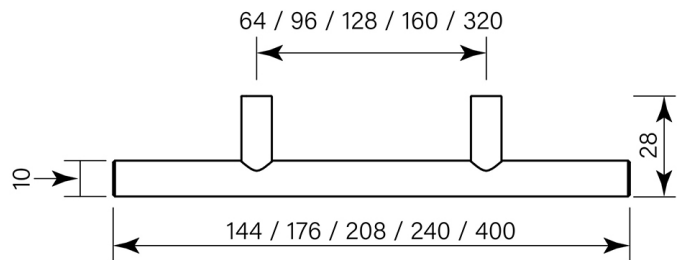

PRODUCT SPECIFICATION

36029
BAR PULL 400 (320HS)

FEATURES

- Brass construction
- Robust fixing
- Overall length 400 mm
- Fitting spacing 320 mm

BATHROOM COLLECTIVE

Phone Number: (02) 9011-5711