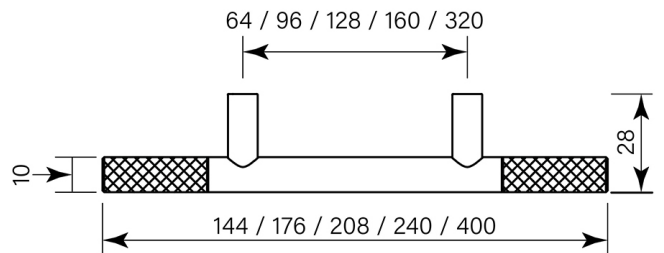

PRODUCT SPECIFICATION

36030

BAR PULL END KNURL 144 (64HS)

FEATURES

- Brass construction
- Robust fixing
- Overall length 144 mm
- Fitting spacing 64 mm

**BATHROOM COLLECTIVE**

Phone Number: (02) 9011-5711