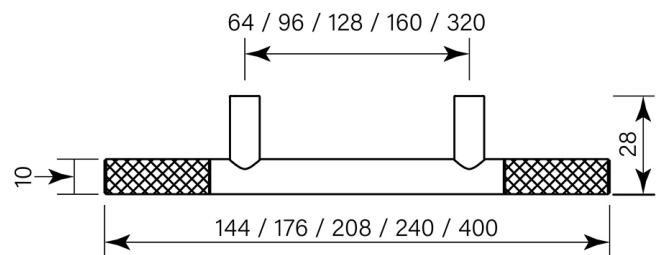

PRODUCT SPECIFICATION

36031

BAR PULL END KNURL 176 (96HS)

FEATURES

- Brass construction
- Robust fixing
- Overall length 176 mm
- Fitting spacing 96 mm

BATHROOM COLLECTIVE

Phone Number: (02) 9011-5711