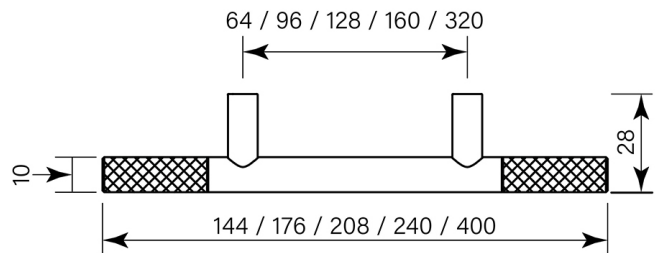

PRODUCT SPECIFICATION

36032

BAR PULL END KNURL 208 (128HS)

FEATURES

- Brass construction
- Robust fixing
- Overall length 208 mm
- Fitting spacing 128 mm

BATHROOM COLLECTIVE

Phone Number: (02) 9011-5711