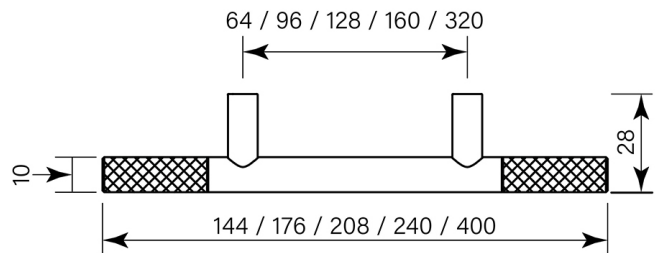

PRODUCT SPECIFICATION

36033

BAR PULL END KNURL 240 (160HS)

FEATURES

- Brass construction
- Robust fixing
- Overall length 240 mm
- Fitting spacing 160 mm

BATHROOM COLLECTIVE

Phone Number: (02) 9011-5711