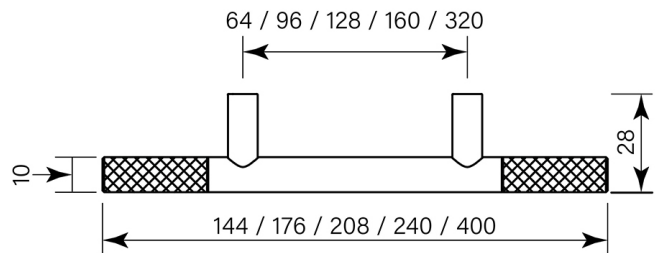

PRODUCT SPECIFICATION

36034

BAR PULL END KNURL 400 (320HS)

FEATURES

- Brass construction
- Robust fixing
- Overall length 400 mm
- Fitting spacing 320 mm

**BATHROOM COLLECTIVE**

Phone Number: (02) 9011-5711